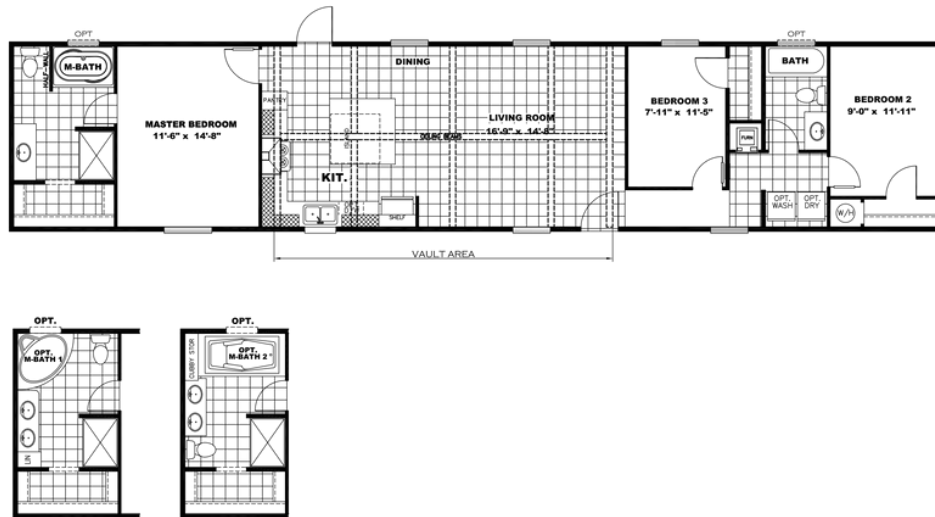

# THE GROVE

**THE GROVE** Model number: 37FAC16763DH18  
**3 beds • 2 baths • 1216 sq.ft. • 16' width • 76' depth**

Our home building facilities invest in continuous product and process improvements. Plans, dimensions, features, materials, specifications and availability are subject to change without notice or obligation. Renderings and floor plans are representative likenesses of our homes and may differ from the actual homes. We invite you to tour a Home Center near you and inspect the highest value in quality housing available or call (636) 931-2026 to speak with a Home Consultant. Copyright 2017, CMH. All rights reserved.

## THE GROVE Model number: 37FAC16763DH18

**3 beds • 2 baths • 1216 sq.ft. • 16' width • 76' depth**

Our home building facilities invest in continuous product and process improvements. Plans, dimensions, features, materials, specifications and availability are subject to change without notice or obligation. Renderings and floor plans are representative likenesses of our homes and may differ from the actual homes. We invite you to tour a Home Center near you and inspect the highest value in quality housing available or call (636) 931-2026 to speak with a Home Consultant. Copyright 2017, CMH. All rights reserved.