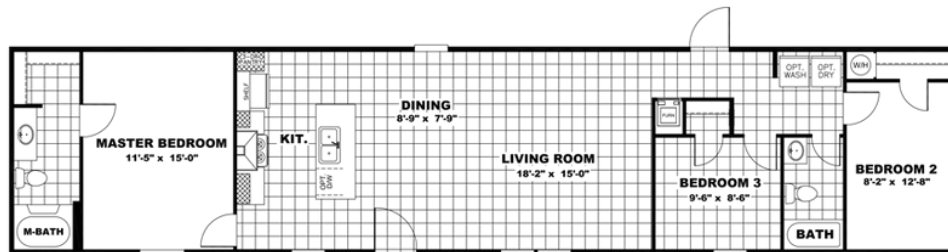

THE BREEZE *MOVE-IN-READY

THE BREEZE *MOVE-IN-READY

Model number: 41SSP16723AH16

3 beds • 2 baths • 1152 sq.ft. • 16' width • 72' depth

Our home building facilities invest in continuous product and process improvements. Plans, dimensions, features, materials, specifications and availability are subject to change without notice or obligation. Renderings and floor plans are representative likenesses of our homes and may differ from the actual homes. We invite you to tour a Home Center near you and inspect the highest value in quality housing available or call (636) 931-2026 to speak with a Home Consultant. Copyright 2017, CMH. All rights reserved.

THE BREEZE *MOVE-IN-READY

Model number: 41SSP16723AH16

3 beds • 2 baths • 1152 sq.ft. • 16' width • 72' depth

Our home building facilities invest in continuous product and process improvements. Plans, dimensions, features, materials, specifications and availability are subject to change without notice or obligation. Renderings and floor plans are representative likenesses of our homes and may differ from the actual homes. We invite you to tour a Home Center near you and inspect the highest value in quality housing available or call (636) 931-2026 to speak with a Home Consultant. Copyright 2017, CMH. All rights reserved.